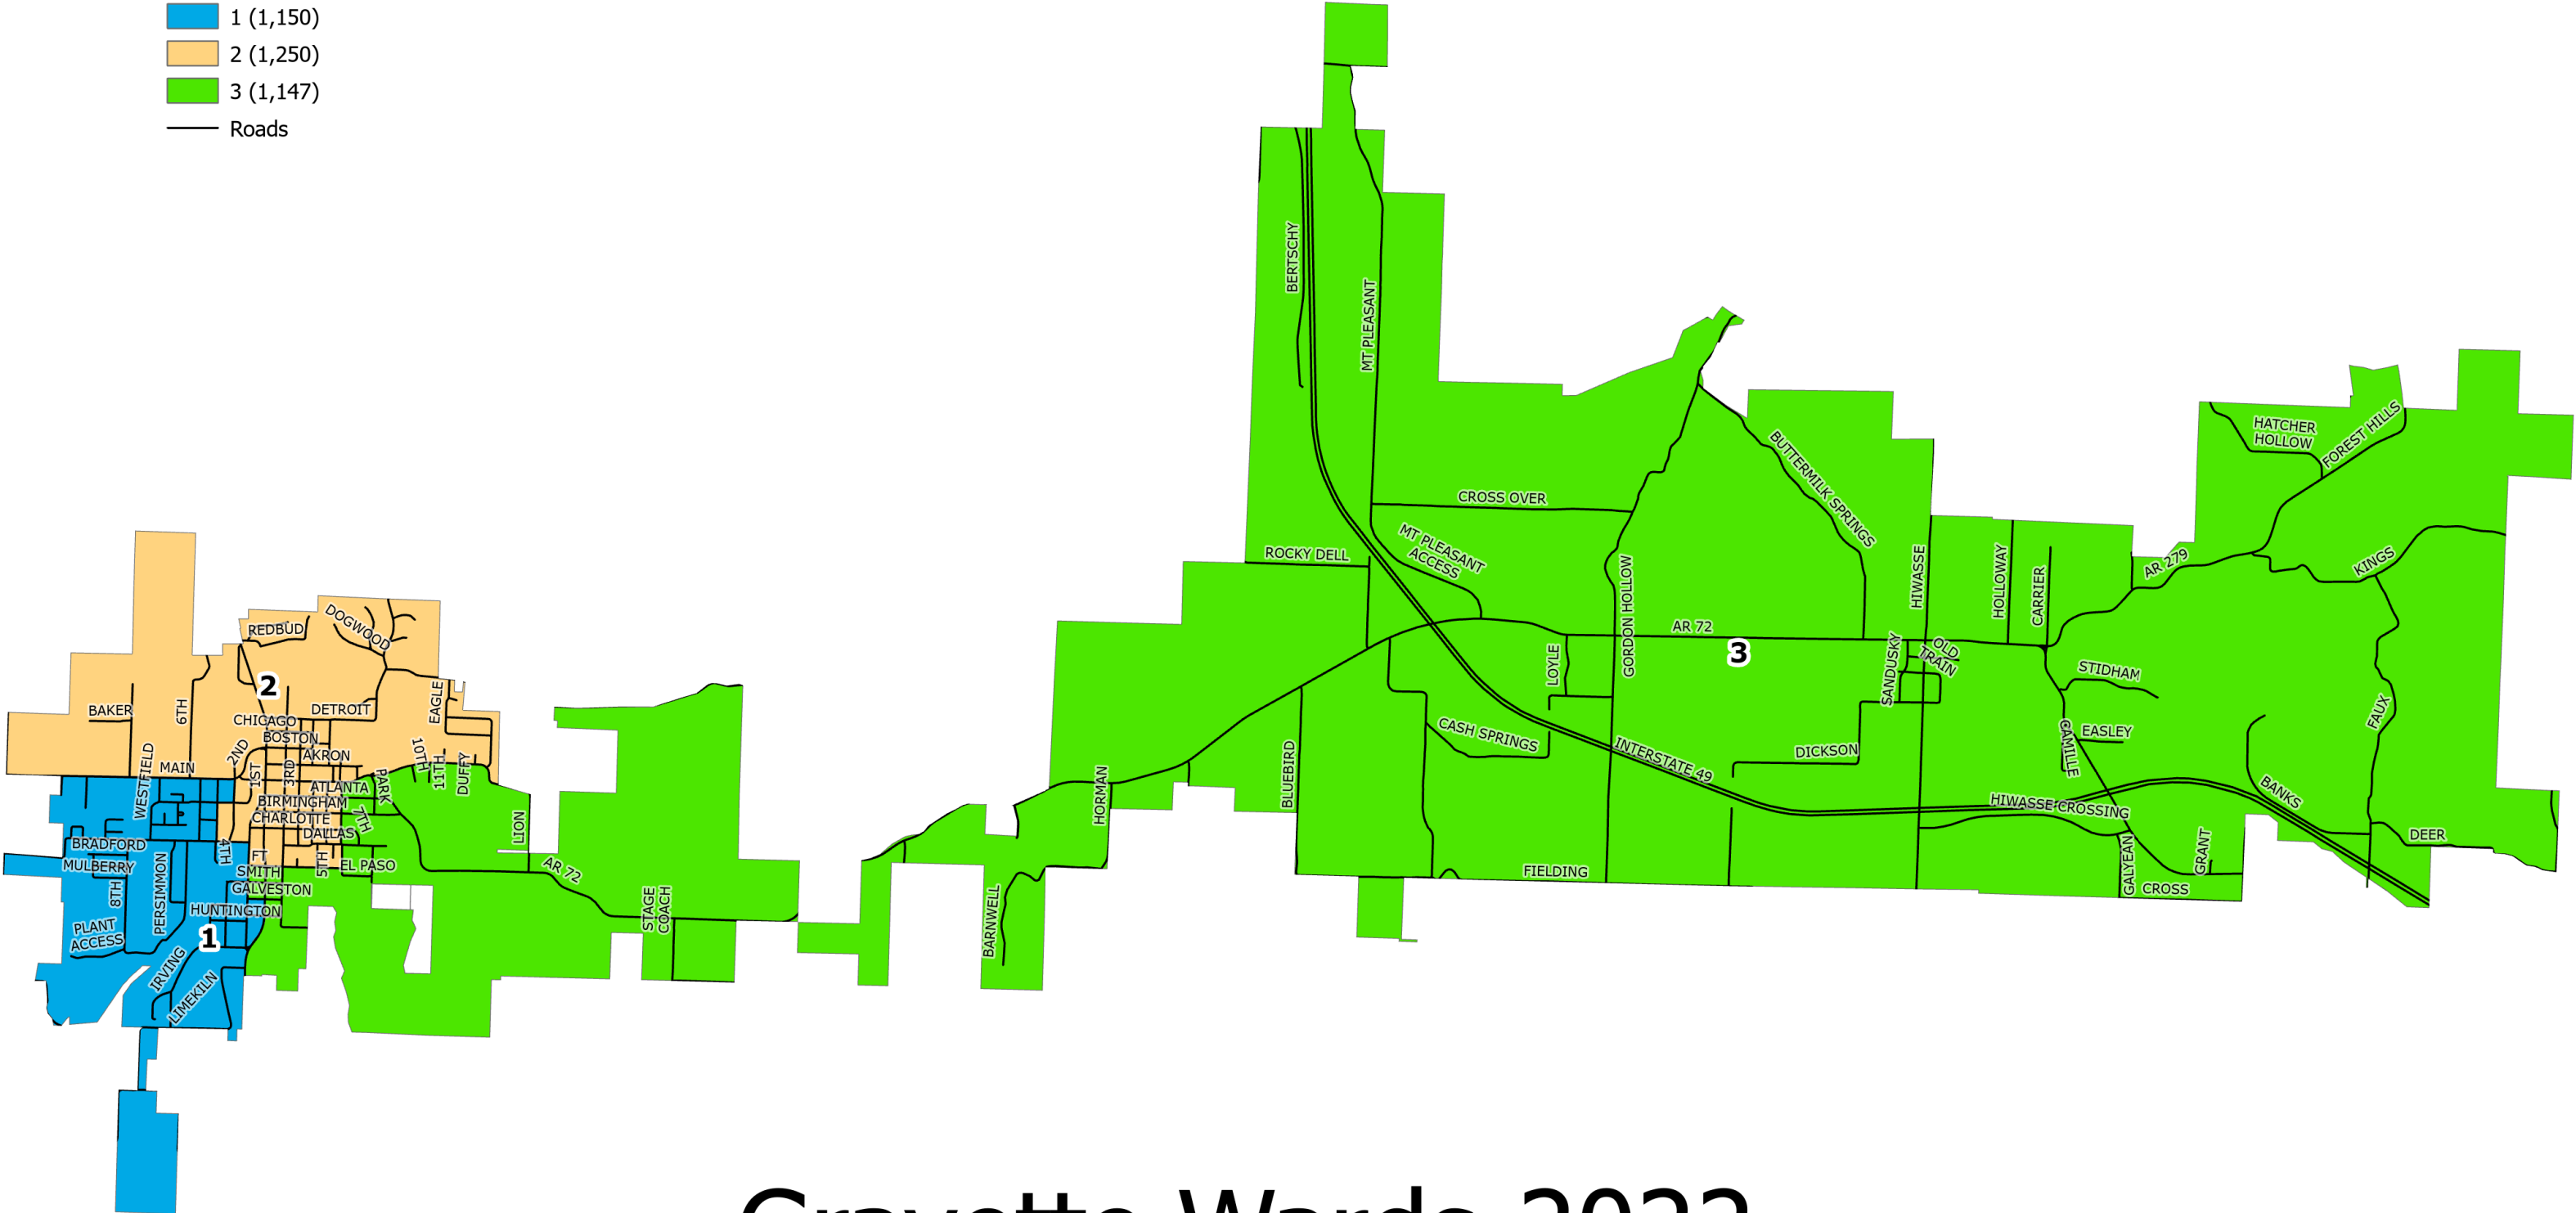

Gravette Wards: Plan 2

WARD

- 1 (1,150)
- 2 (1,250)
- 3 (1,147)
- Roads

Gravette Wards-2022