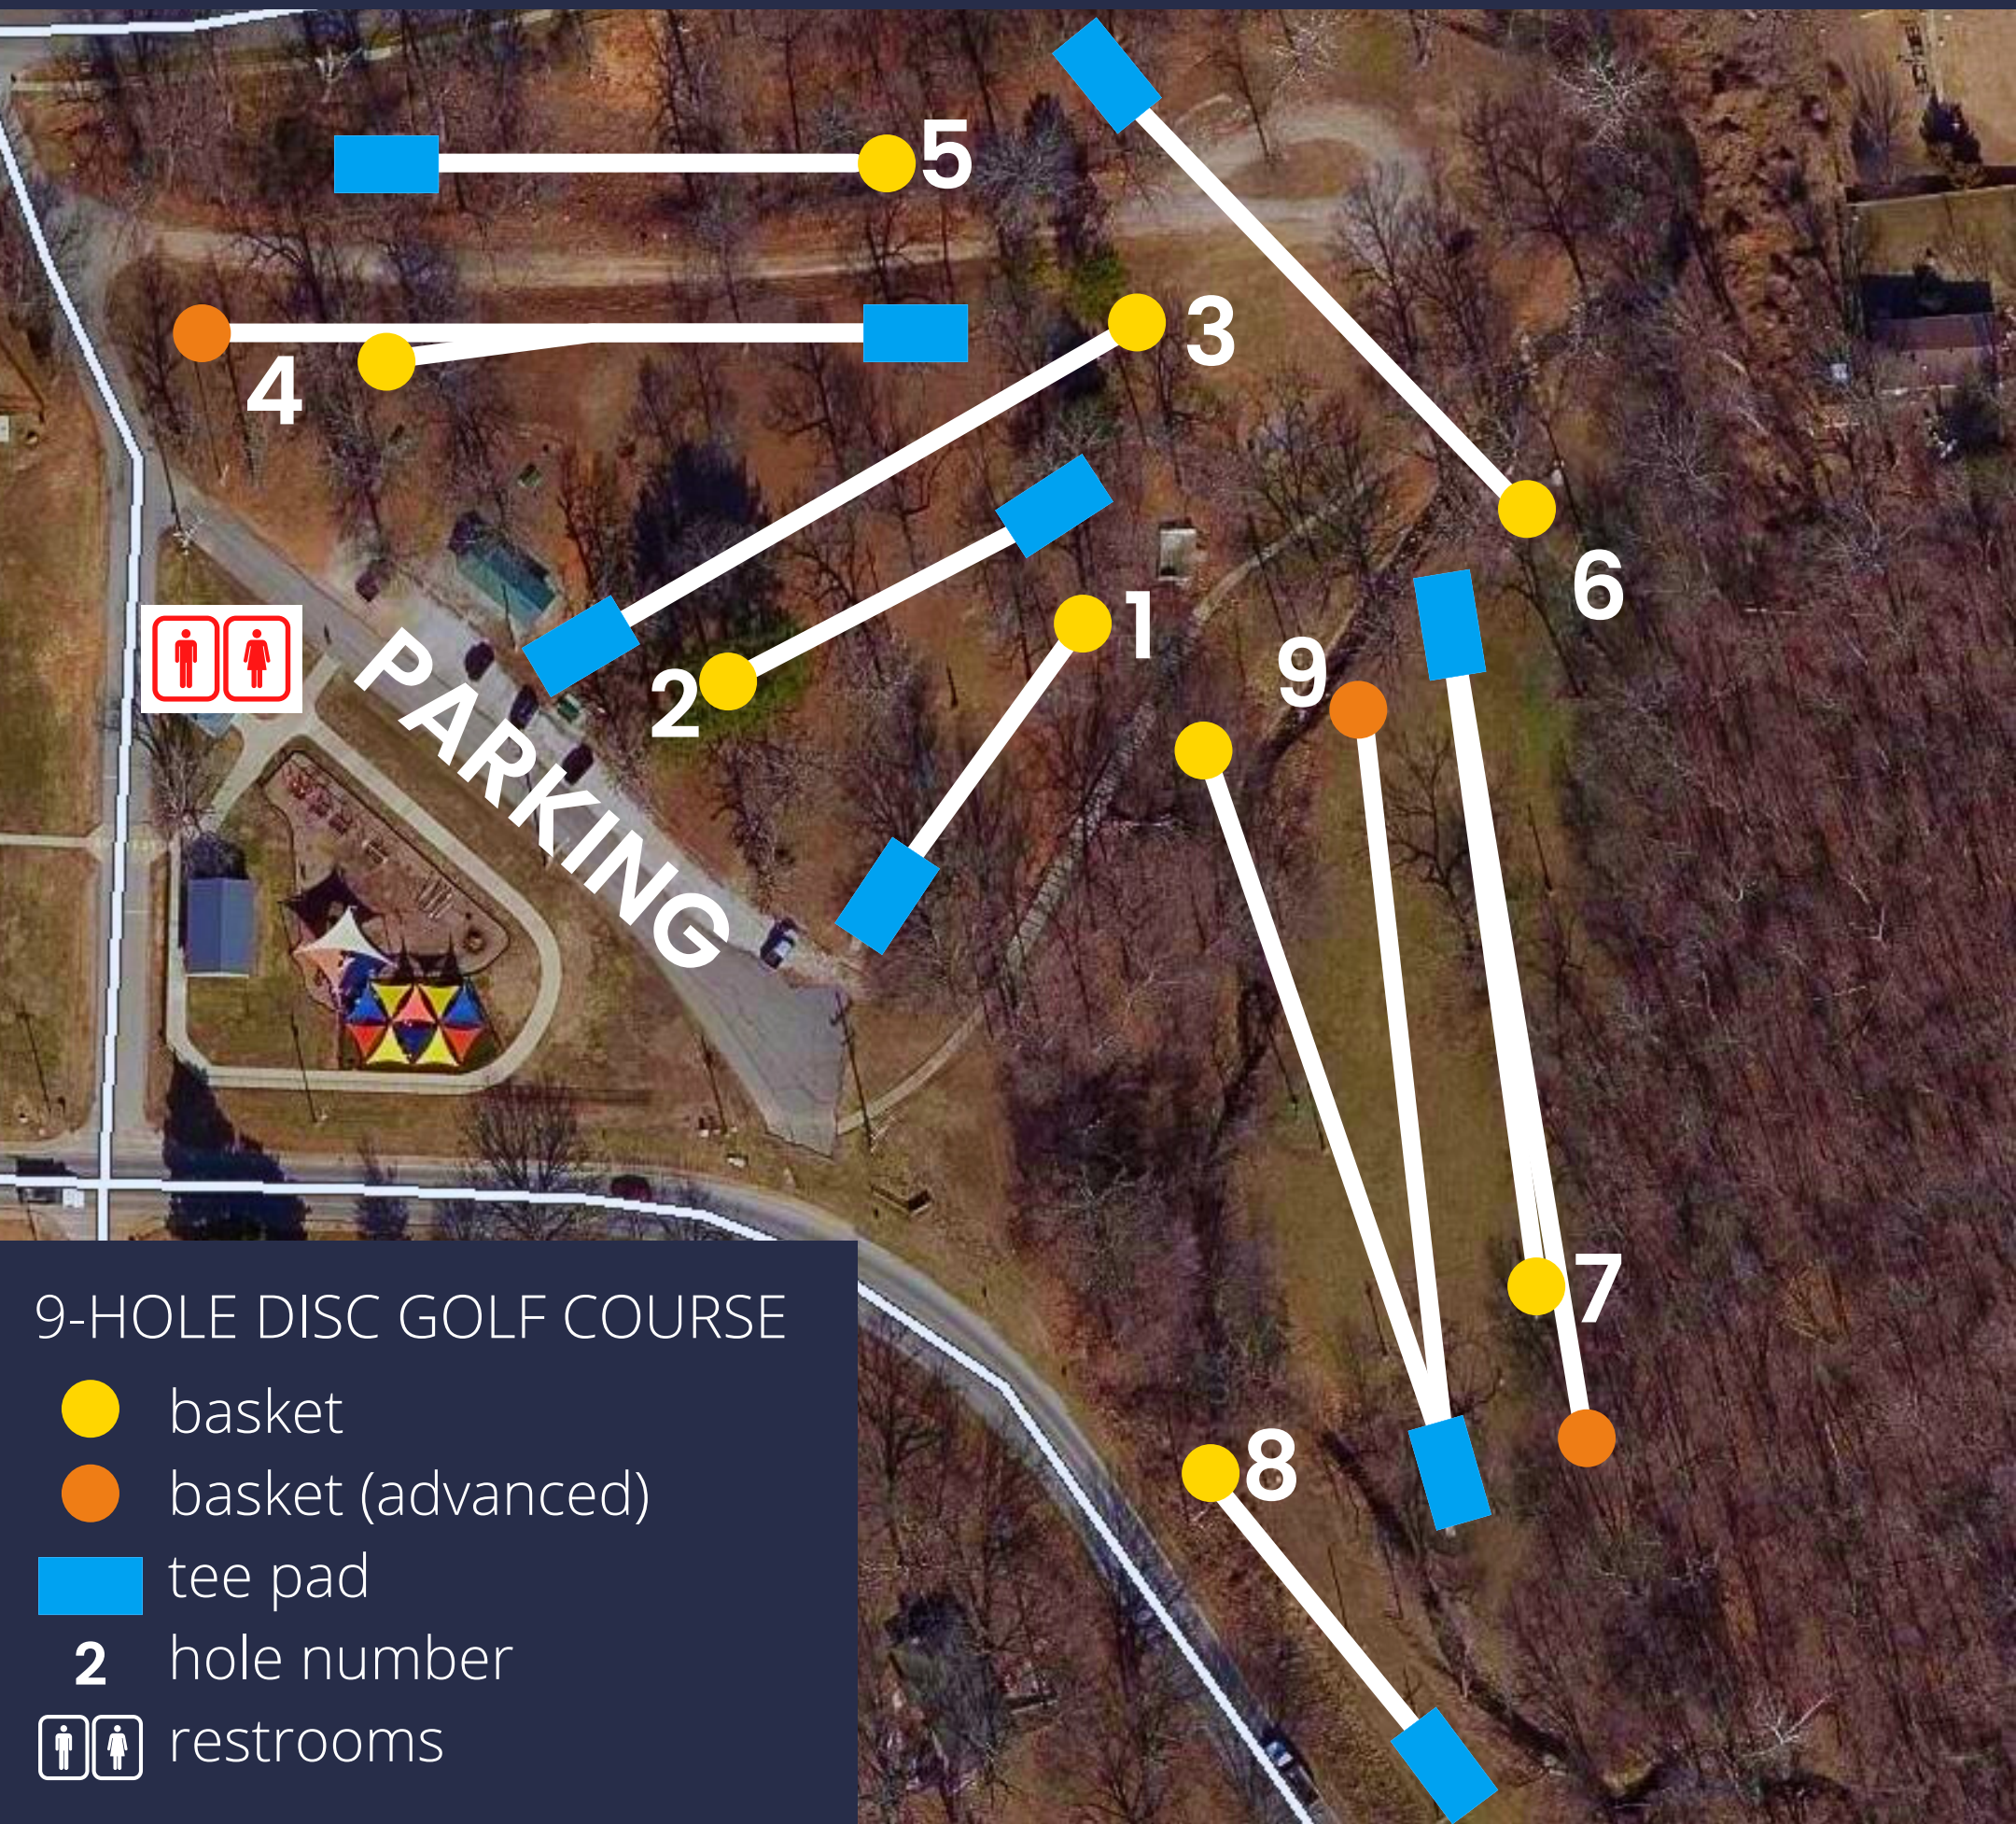

OLD TOWN PARK

110 Park Drive
Gravette, AR 72736

Gravette
ARKANSAS

PARKING

9-HOLE DISC GOLF COURSE

-  basket
-  basket (advanced)
-  tee pad
- 2** hole number
-  restrooms