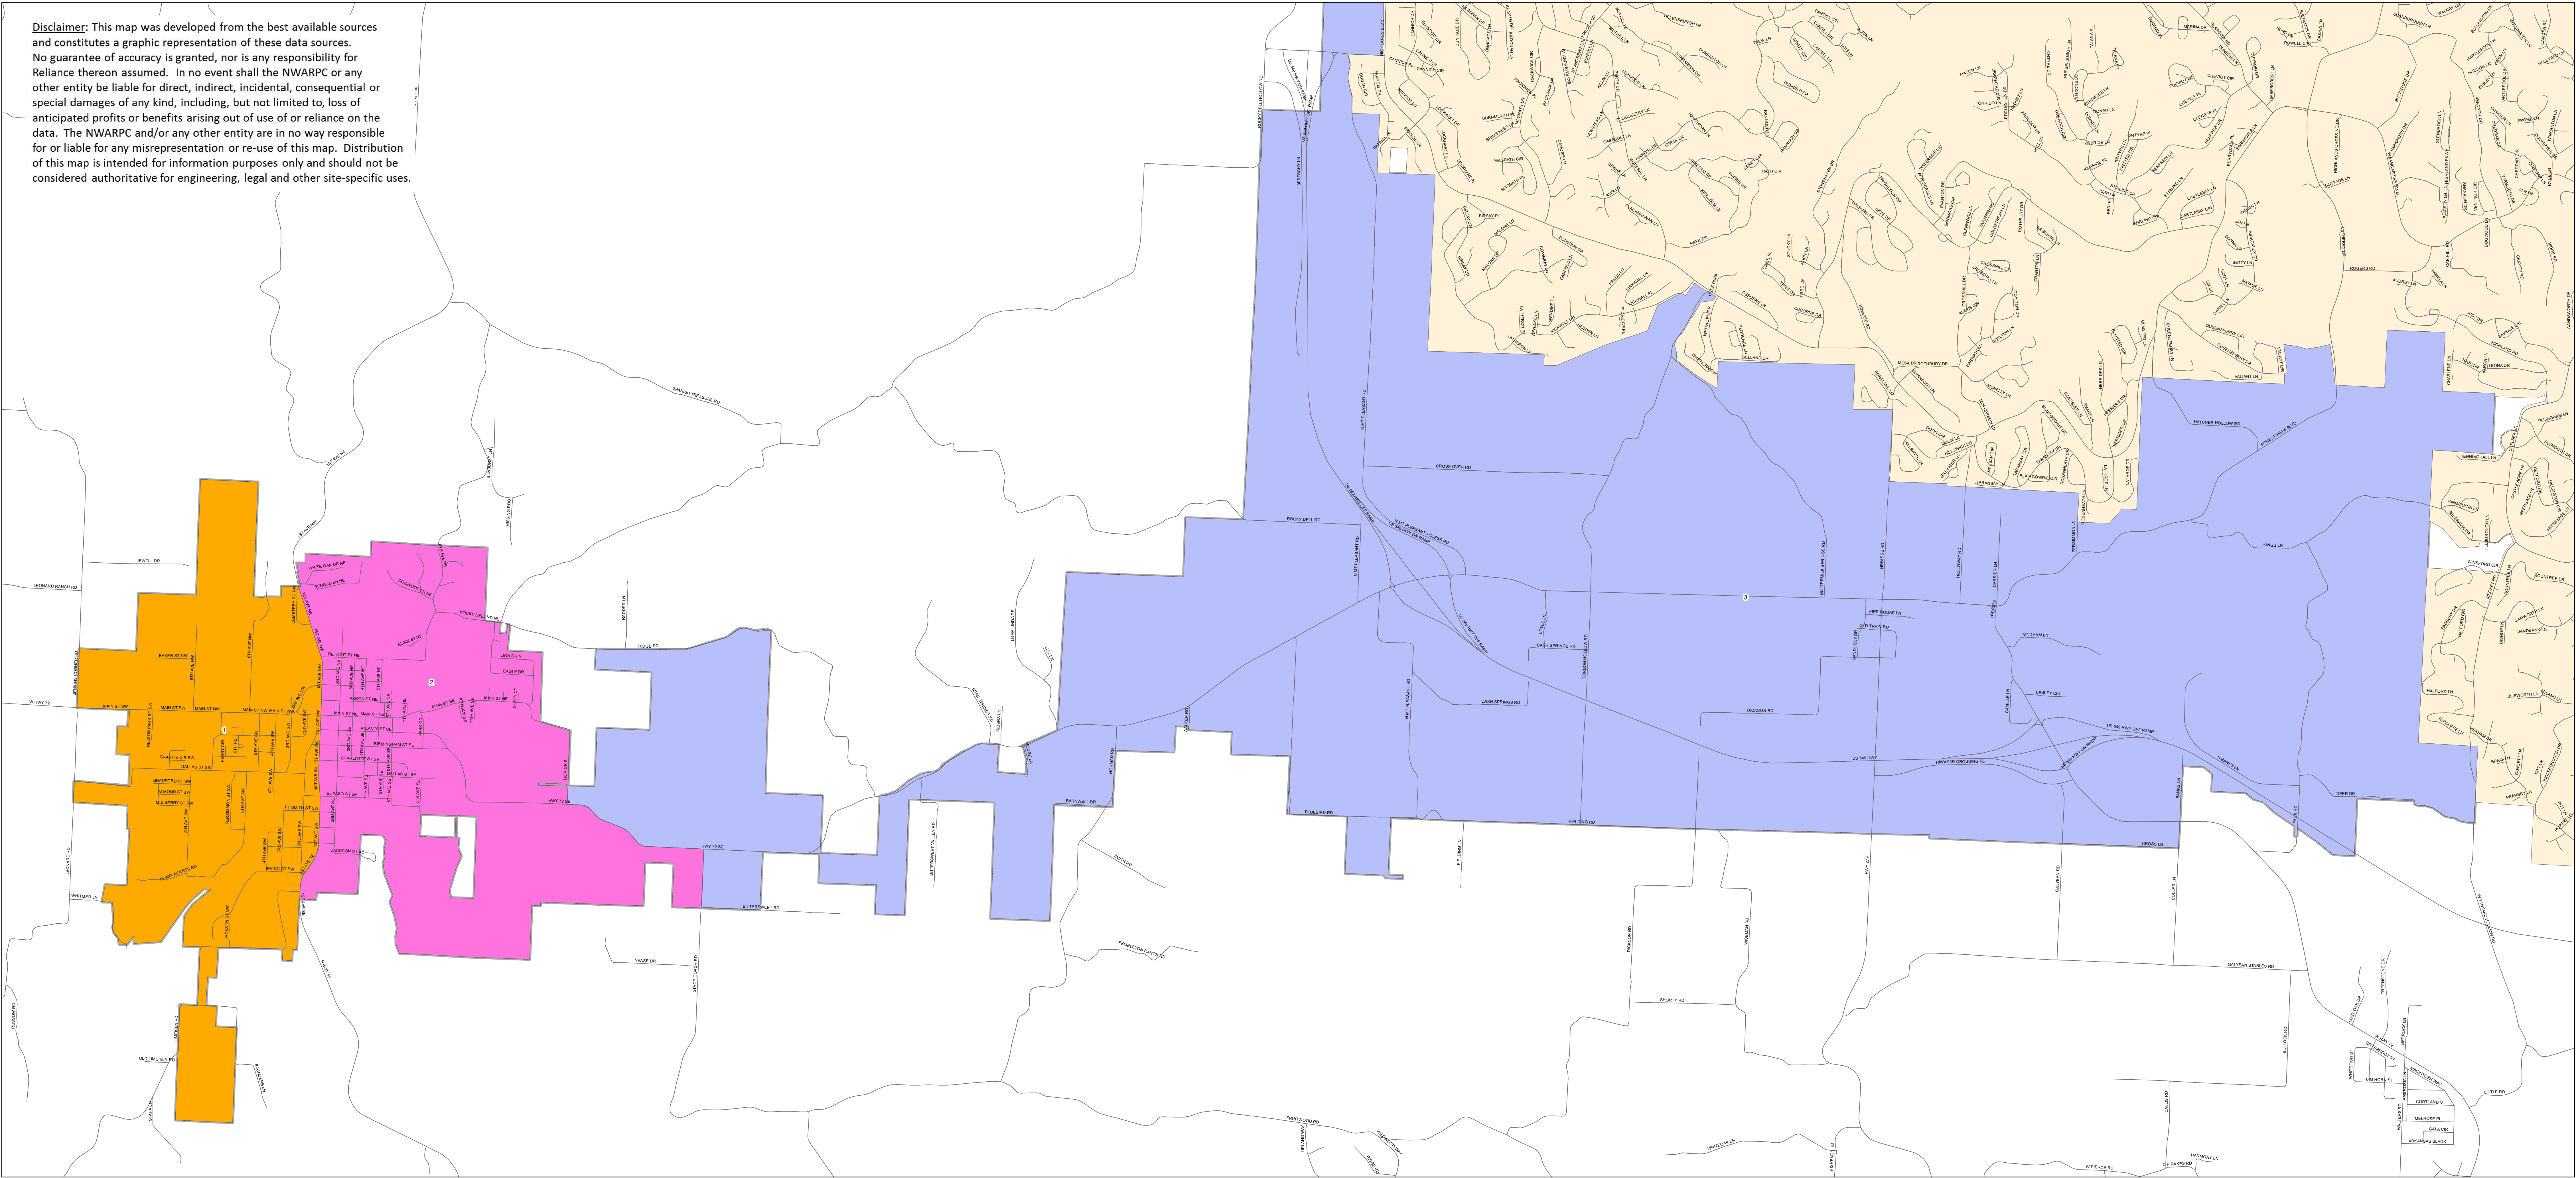

Disclaimer: This map was developed from the best available sources and constitutes a graphic representation of these data sources. No guarantee of accuracy is granted, nor is any responsibility for Reliance thereon assumed. In no event shall the NWARPC or any other entity be liable for direct, indirect, incidental, consequential or special damages of any kind, including, but not limited to, loss of anticipated profits or benefits arising out of use of or reliance on the data. The NWARPC and/or any other entity are in no way responsible for or liable for any misrepresentation or re-use of this map. Distribution of this map is intended for information purposes only and should not be considered authoritative for engineering, legal and other site-specific uses.

Map Features

- Ward
- Road
- 1 City
- 2 Bella Vista
- 3 Gravette

City of Gravette Wards