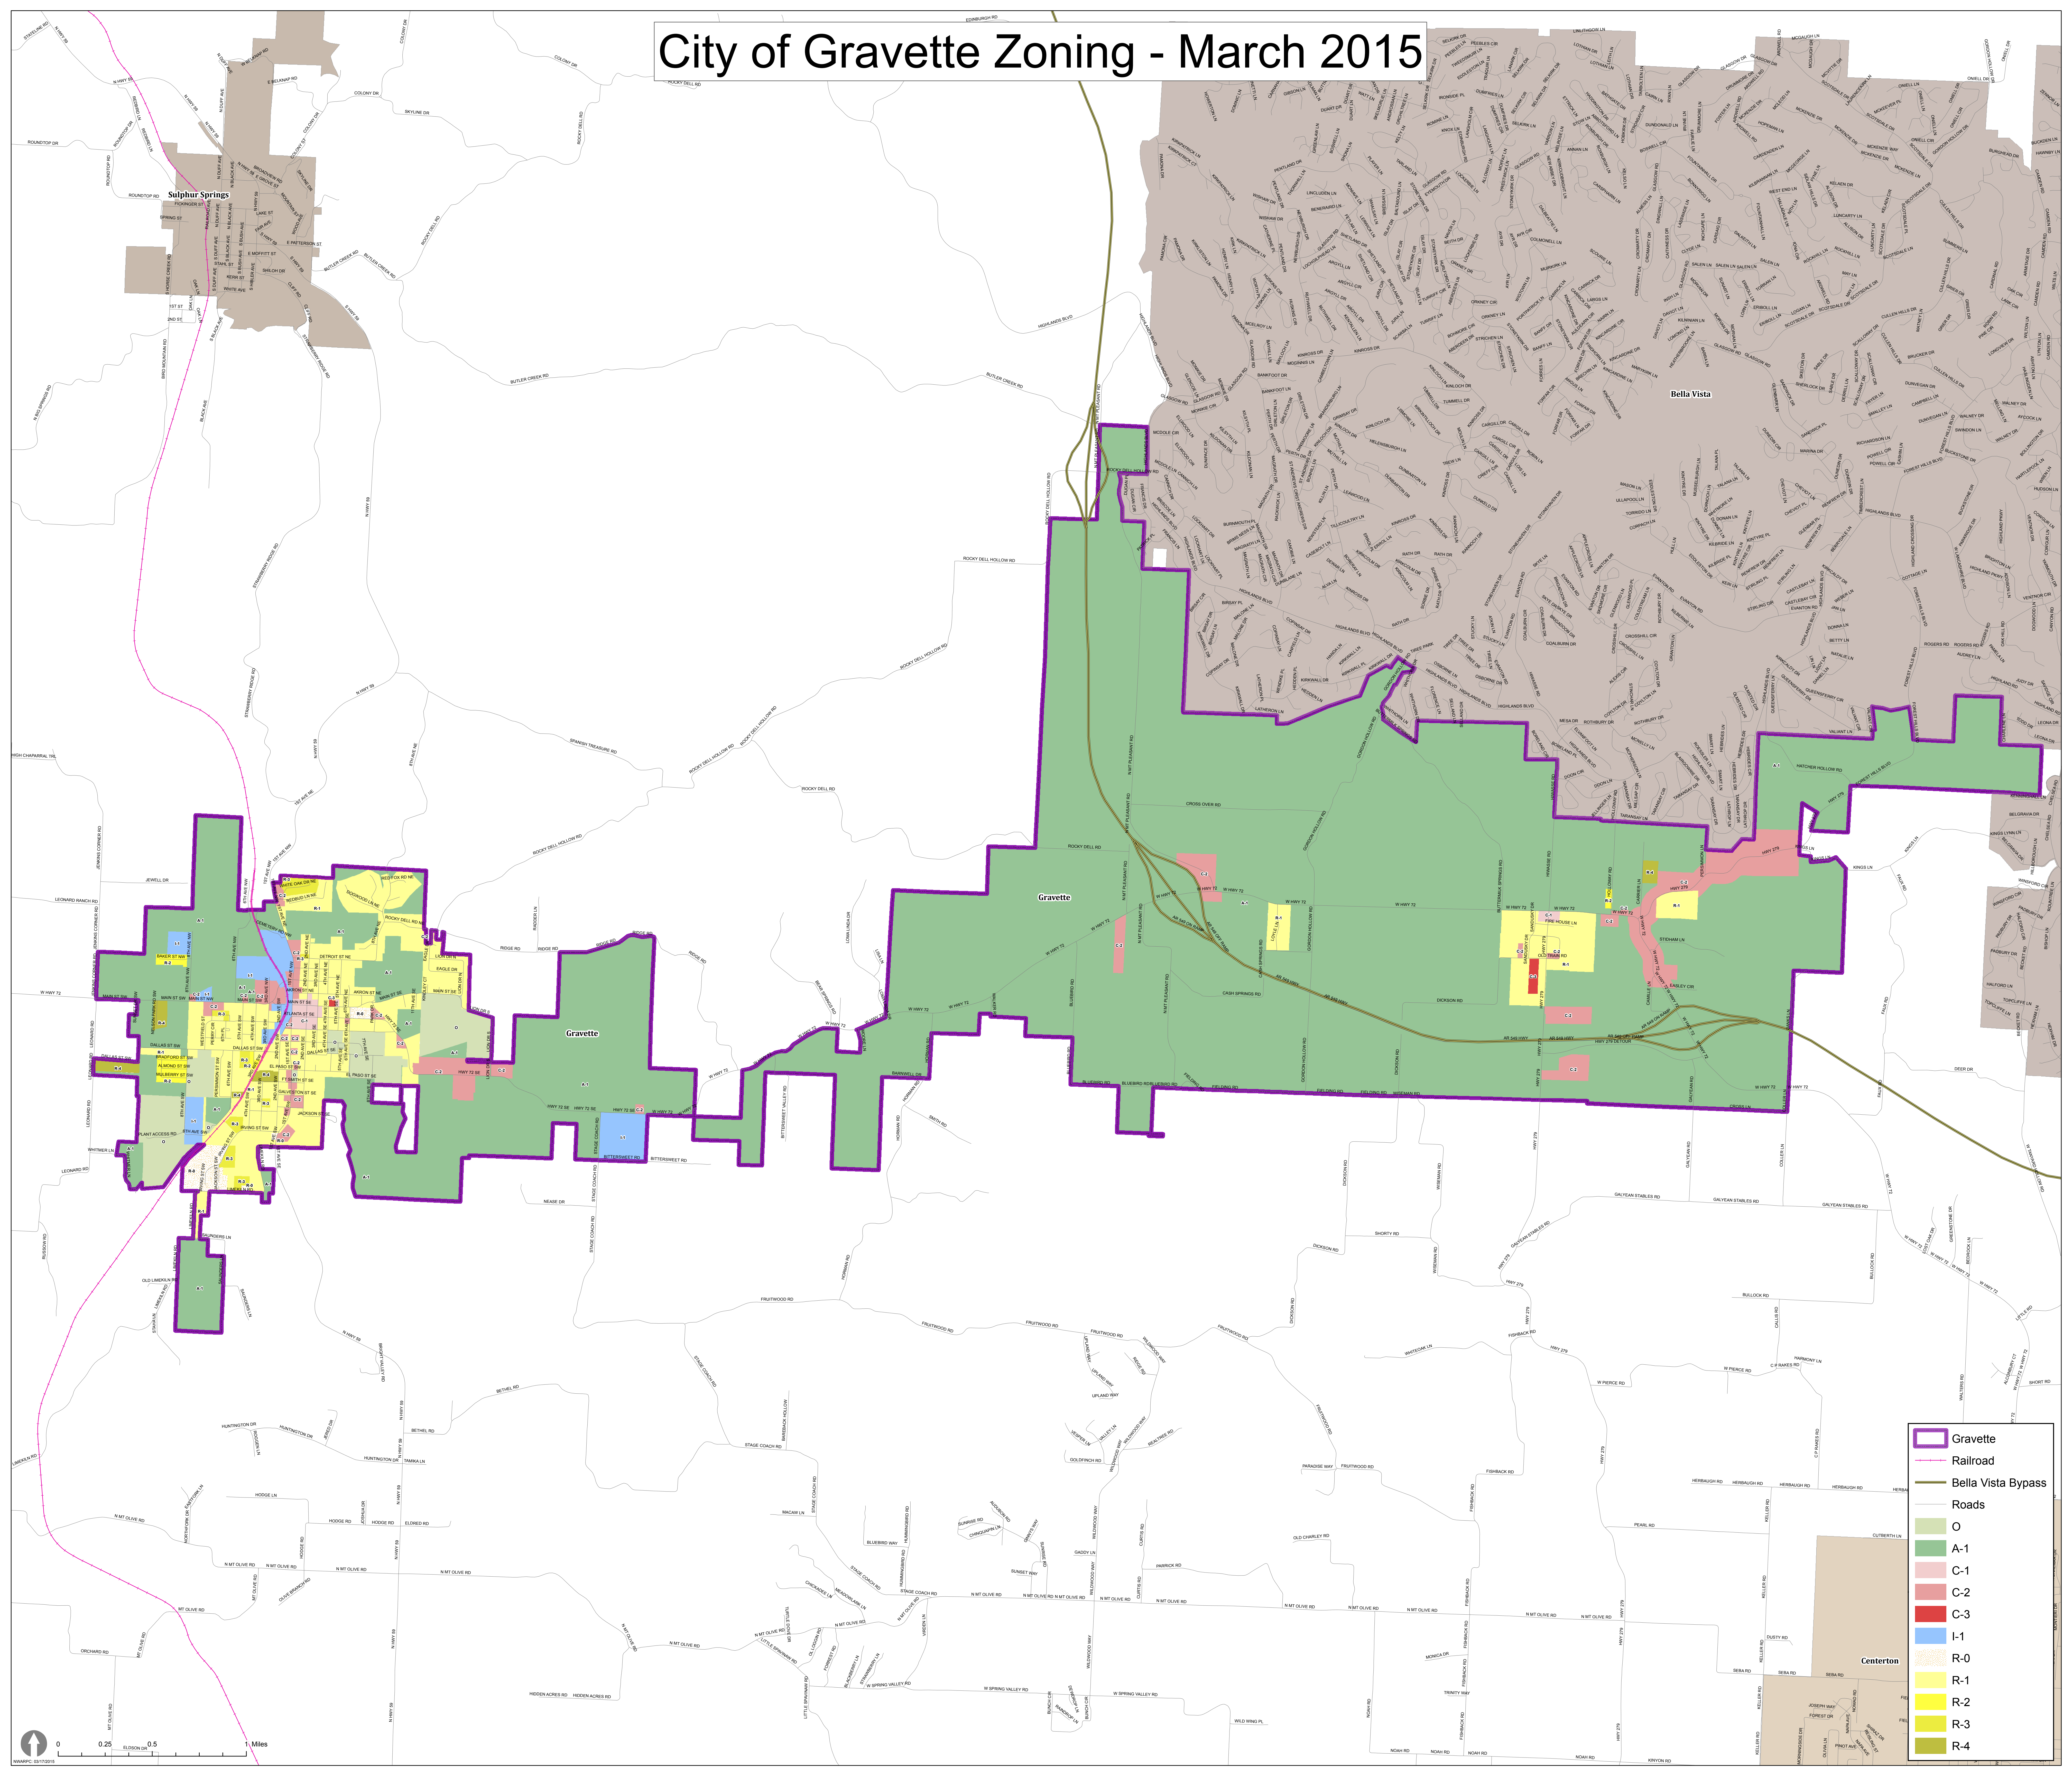

City of Gravette Zoning - March 2015

- Gravette
- Railroad
- Bella Vista Bypass
- Roads
- O
- A-1
- C-1
- C-2
- C-3
- I-1
- R-0
- R-1
- R-2
- R-3
- R-4

0 0.25 0.5 1 Miles